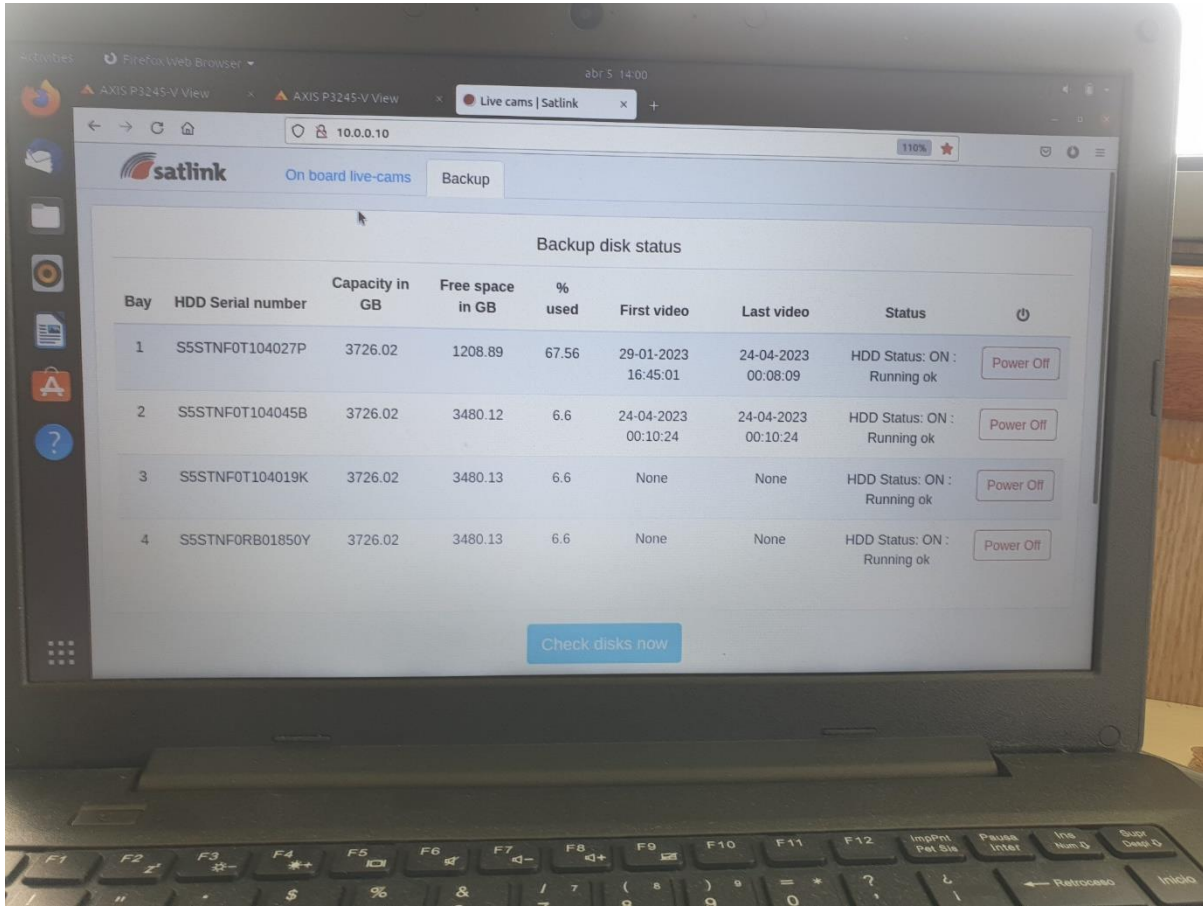

## Photos of the EM systems being installed and onboard GSK Marine purse seine vessels

Figure 1: Photo of one Satlink camera onboard Sea Frontier

Figure 2: Photo of the EM camera positioned on the mast of the vessel to capture on-deck activity

Figure 3: Another photo of the EM system installed onboard the vessel

Figure 4: Close up photo of the EM camera installed in the brail room of the vessel.

Figure 5: Photo of the EM system software available onboard

Figure 6: Photo of the hard drive and linked software

Figure 7: Photo of the hard drive