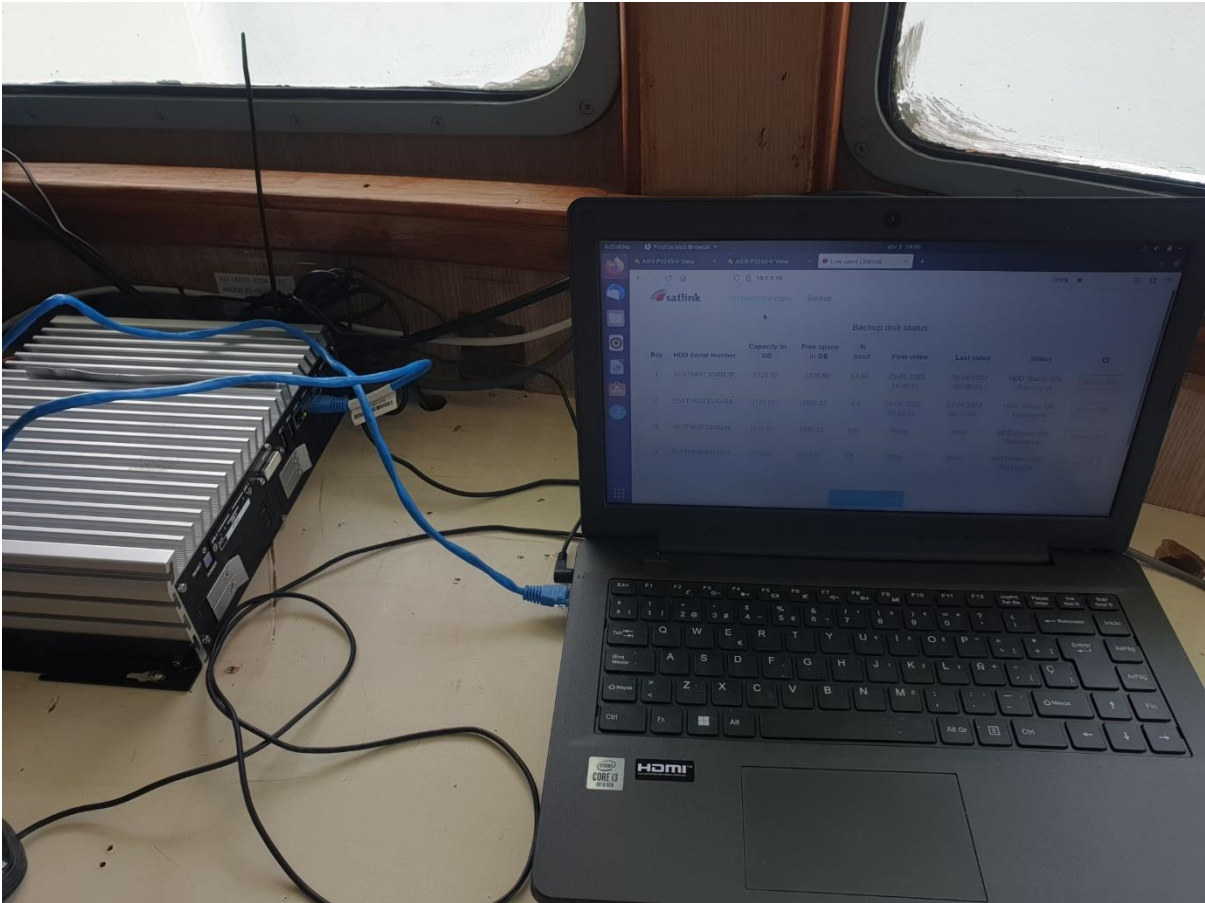

## Photos of the EM systems being installed and onboard GSK Marine purse seine vessels

Figure 1: Photo of one Satlink camera onboard Sea Frontier

Figure 2: Photo of the EM camera positioned on the mast of the vessel to capture on-deck activity

Figure 3: Another photo of the EM system installed onboard the vessel

Figure 4: Close up photo of the EM camera installed in the brail room of the vessel.

Figure 5: Photo of the EM system software available onboard

Figure 6: Photo of the hard drive and linked software

Figure 7: Photo of the hard drive