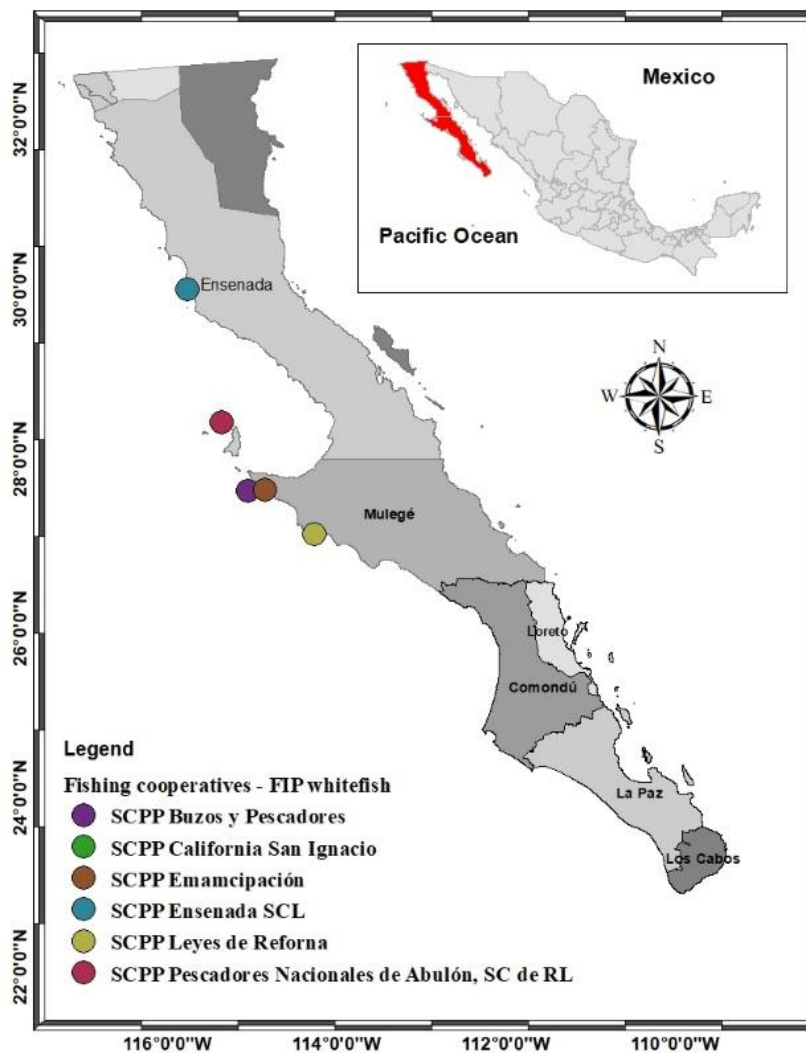

Design and implement a biological-fishery sampling program.

**Proyecto de Mejora Pesquera (FIP)
Mexico Baja California Peninsula Ocean whitefish - trap/handline**

Systematize biometric data and digitize fishing data

SmartFish Rescate de Valor AC
December 2024

Prepared by:
Yuliesky Garcés Rodríguez

SmartFish AC
Márquez de León No. 2395, Col. Centro
La Paz, Baja California Sur, México.
C.P. 23000

A meeting was held with the new cooperatives that joined the FIP “ Mexico Baja California Peninsula finfish - trap/handline | Fishery Progress “ to design and implement biological and fishery monitoring in the whitefish fishery. Biological monitoring was designed to be carried out in situ in the fishing areas corresponding to the cooperatives and in the arrival area of the fishermen (Fig. 1). Sampling will be carried out by the fishery technicians of each fishing cooperative and will be carried out monthly during the fishing season.

Monitoring is designed to collect samples from different vessels and biological data (total length, weight, etc.), species associated with the fishery, and fishery data will be recorded, in order to calculate the Catch per unit of effort in the whitefish fishery for the Baja California Peninsula.

Figure 1. Location of the area where the white FIP is implemented and the cooperatives participating in the project.

On the other hand, training was provided to the fishing technicians of each cooperative on the NADIR platform (Plenumsoft, marina), with the aim that the technicians digitally record the daily catches of the fishing cooperative (Fig. 2).