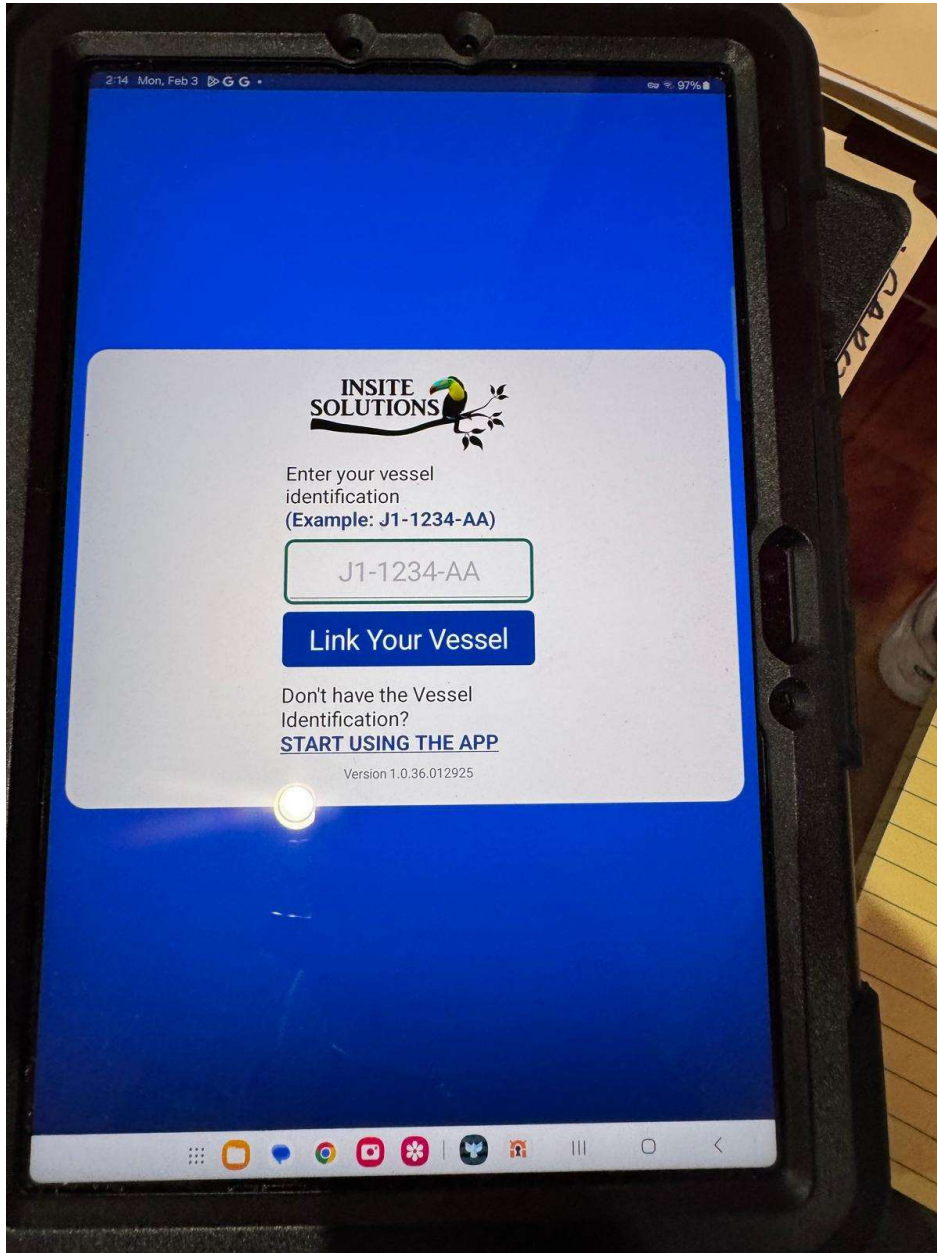

Cellphone Based Electronic Logbook Application Screen Shots

2:07 Mon, Feb 3 98%

SET NUMBER :

1

LENGTH OF LONGLINE :

100 (m)

NUMBER OF BASKETS :

10